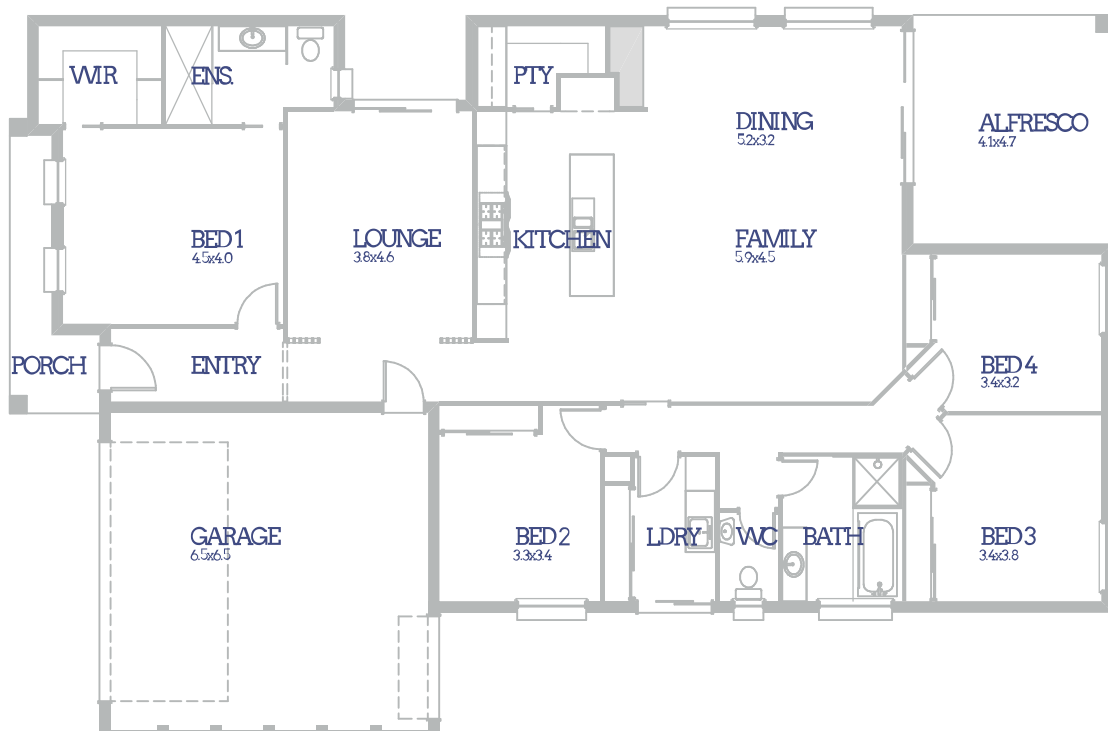

 4
  2
  2

Living: 211.2m² = 22.7sq

Porch: 6.5m² = 0.7sq

Garage: 45.1m² = 4.9sq

Total: 281.9m² = 30.3sq

Alfresco: 19.1m² = 2.1sq

Michelle Brown | 0422 599 866 | michelle@alatalobros.com.au

Leisa Robb | 0421 670 959 | leisa@alatalobros.com.au